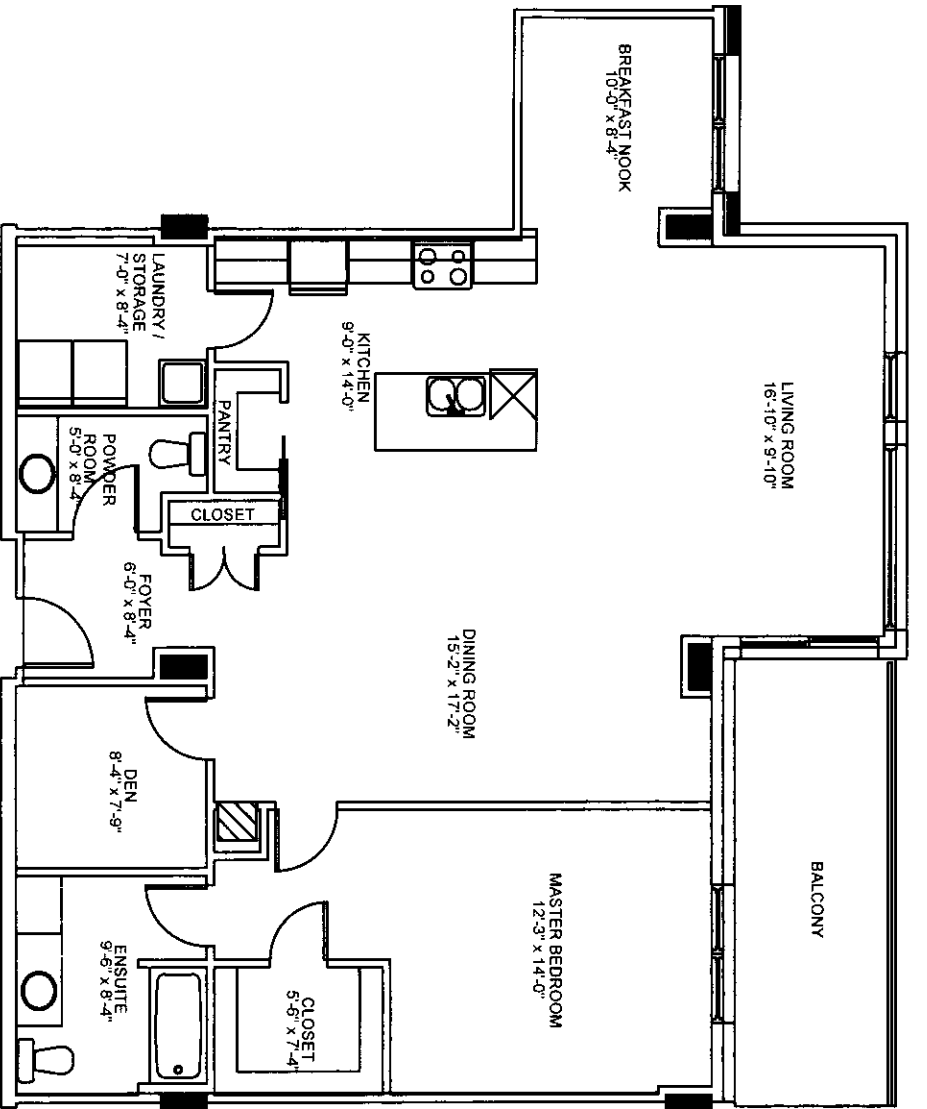

UNIT TYPE A
 1537 SQ FT
 + BALCONY 280 SQ FT
 KEARNEY LAKE RD.
 & ABBINGTON AVE.
 HALIFAX, N.S.

UNIT TYPE B
 1456 SQ FT
 + BALCONY 112 SQ FT
 KEARNEY LAKE RD.
 & ABBINGTON AVE.
 HALIFAX, N.S.

UNIT TYPE B1
 1456 SQ FT
 + BALCONY 112 SQ FT

KEARNEY LAKE RD.
 & ABBINGTON AVE.
 HALIFAX, N.S.

UNIT TYPE C
 1320 SQ FT
 + BALCONY 135 SQ FT
 KEARNEY LAKE RD.
 & ABBINGTON AVE.
 HALIFAX, N.S.

UNIT TYPE C1
 1313 SQ FT
 + BALCONY 135 SQ FT
 KEARNEY LAKE RD.
 & ABBINGTON AVE.
 HALIFAX, N.S.

UNIT TYPE C2
 1238 SQ FT
 + BALCONY 135 SQ FT

KEARNEY LAKE RD.
 & ABBINGTON AVE.
 HALIFAX, N.S.

UNIT TYPE C3
 1238 SQ FT
 + BALCONY 135 SQ FT
 KEARNEY LAKE RD.
 & ABBINGTON AVE.
 HALIFAX, N.S.

UNIT TYPE C4
 1238 SQ FT
 + BALCONY 135 SQ FT
 KEARNEY LAKE RD.
 & ABBINGTON AVE.
 HALIFAX, N.S.

UNIT TYPE D
 1352 SQ FT
 + BALCONY 280 SQ FT
 KEARNEY LAKE RD.
 & ABBINGTON AVE.
 HALIFAX, N.S.

UNIT TYPE D1
 1354 SQ FT
 + BALCONY 108 SQ FT
 KEARNEY LAKE RD.
 & ABBINGTON AVE.
 HALIFAX, N.S.

UNIT TYPE E
 1723 SQ FT
 + BALCONY 112 SQ FT
 KEARNEY LAKE RD.
 & ABBINGTON AVE.
 HALIFAX, N.S.