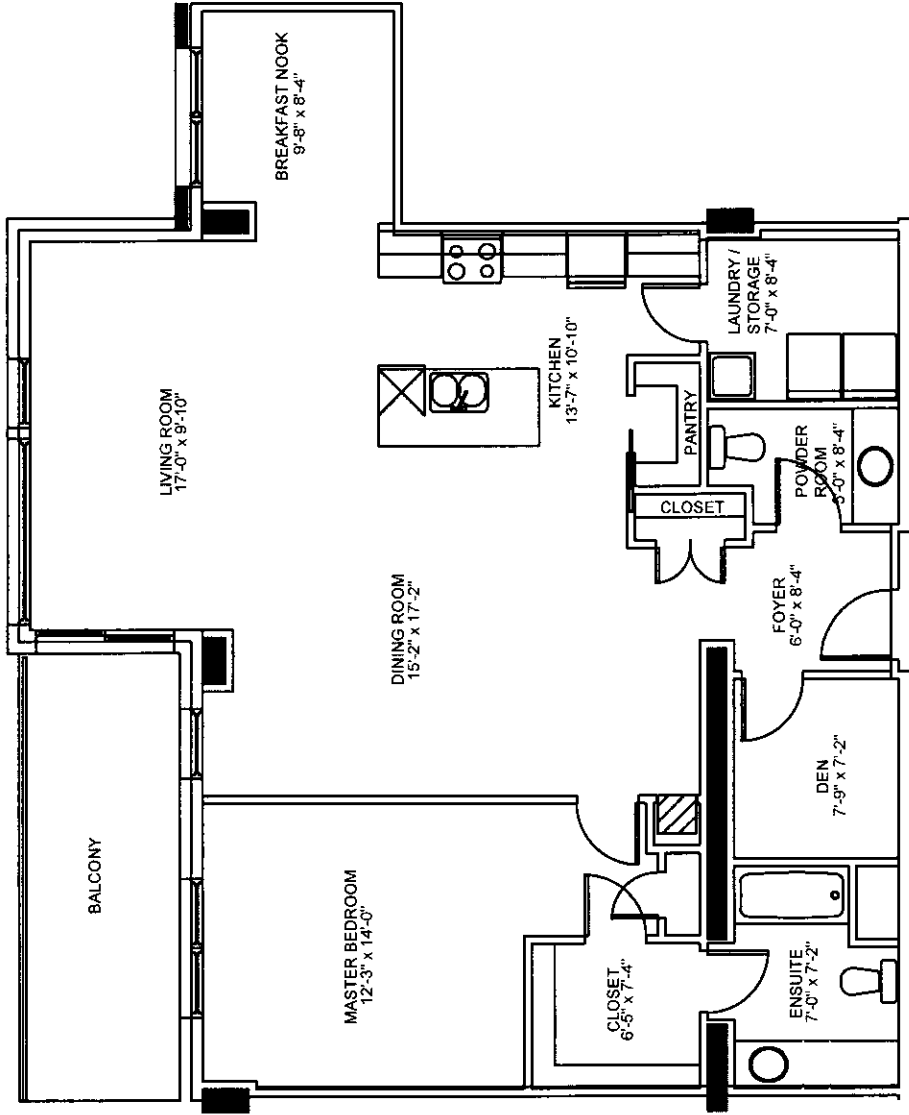

UNIT TYPE A
 1537 SQ FT
 + BALCONY 280 SQ FT
 KEARNEY LAKE RD.
 & ABBINGTON AVE.
 HALIFAX, N.S.

UNIT TYPE B
 1456 SQ FT
 + BALCONY 112 SQ FT
 KEARNEY LAKE RD.
 & ABBINGTON AVE.
 HALIFAX, N.S.

UNIT TYPE B1
 1456 SQ FT
 + BALCONY 112 SQ FT

KEARNEY LAKE RD.
 & ABBINGTON AVE.
 HALIFAX, N.S.

UNIT TYPE C
 1320 SQ FT
 + BALCONY 135 SQ FT
 KEARNEY LAKE RD.
 & ABBINGTON AVE.
 HALIFAX, N.S.

UNIT TYPE C1
 1313 SQ FT
 + BALCONY 135 SQ FT
 KEARNEY LAKE RD.
 & ABBINGTON AVE.
 HALIFAX, N.S.

UNIT TYPE C2
 1238 SQ FT
 + BALCONY 135 SQ FT

KEARNEY LAKE RD.
 & ABBINGTON AVE.
 HALIFAX, N.S.

UNIT TYPE C3
 1238 SQ FT
 + BALCONY 135 SQ FT
 KEARNEY LAKE RD.
 & ABBINGTON AVE.
 HALIFAX, N.S.

UNIT TYPE C4
 1238 SQ FT
 + BALCONY 135 SQ FT
 KEARNEY LAKE RD.
 & ABBINGTON AVE.
 HALIFAX, N.S.

UNIT TYPE D
 1352 SQ FT
 + BALCONY 280 SQ FT
 KEARNEY LAKE RD.
 & ABBINGTON AVE.
 HALIFAX, N.S.

UNIT TYPE D1
 1354 SQ FT
 + BALCONY 108 SQ FT
 KEARNEY LAKE RD.
 & ABBINGTON AVE.
 HALIFAX, N.S.

UNIT TYPE E
 1723 SQ FT
 + BALCONY 112 SQ FT
 KEARNEY LAKE RD.
 & ABBINGTON AVE.
 HALIFAX, N.S.