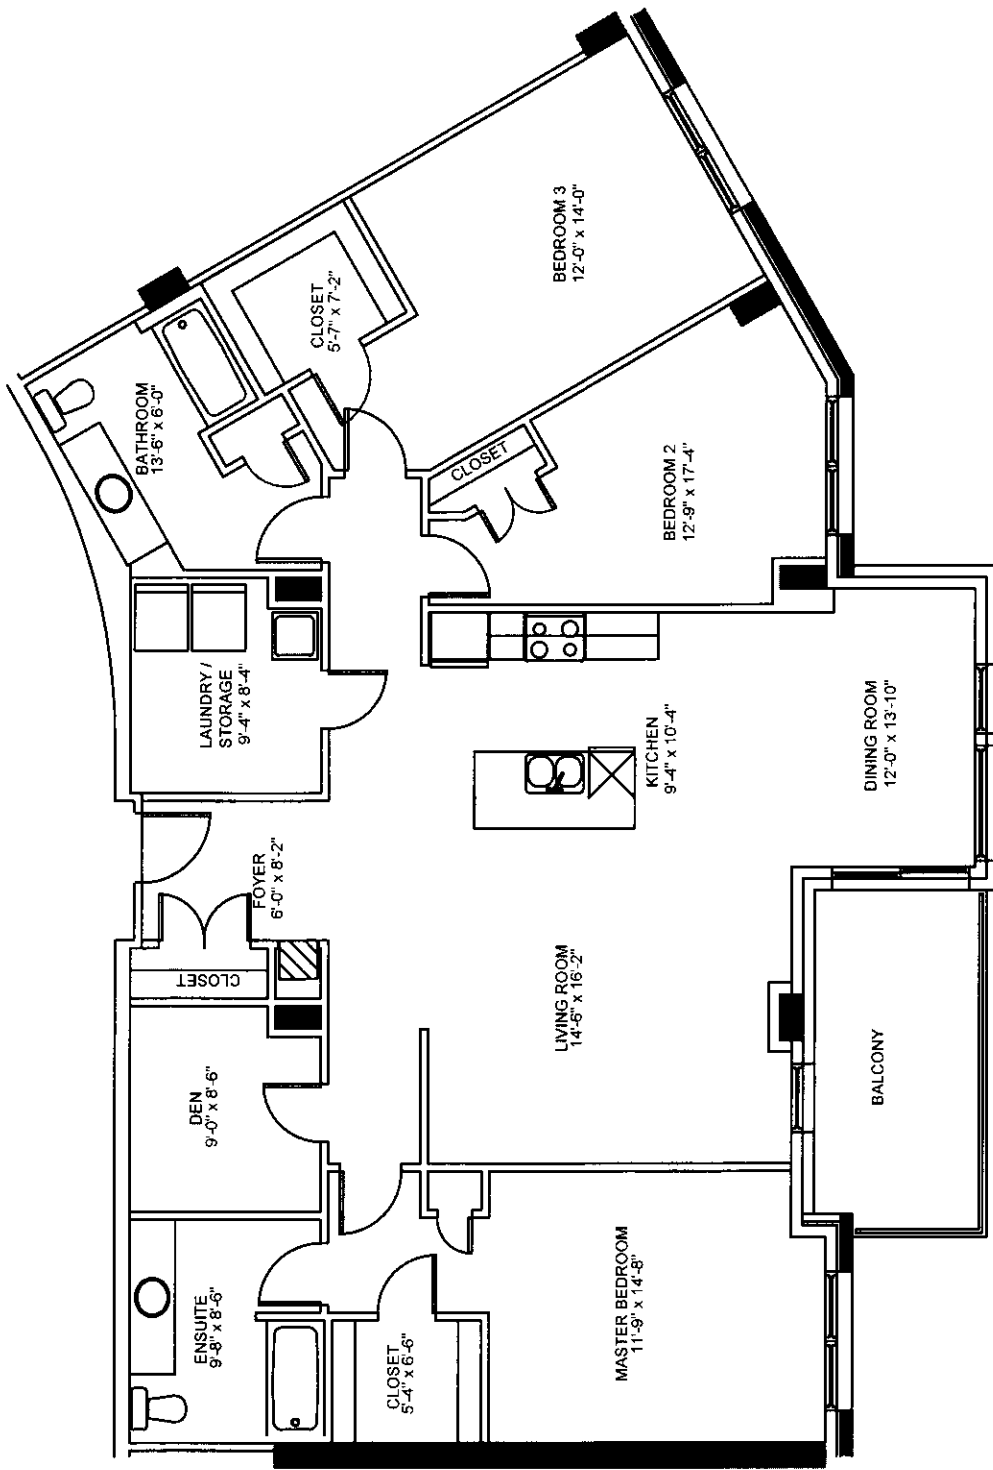

KEARNEY LAKE RD.
 & ABBINGTON AVE.
 HALIFAX, N.S.

UNIT TYPE C
 1320 SQ FT
 + BALCONY 135 SQ FT
 KEARNEY LAKE RD.
 & ABBINGTON AVE.
 HALIFAX, N.S.

UNIT TYPE C1
 1313 SQ FT
 + BALCONY 135 SQ FT
 KEARNEY LAKE RD.
 & ABBINGTON AVE.
 HALIFAX, N.S.

UNIT TYPE C2
 1238 SQ FT
 + BALCONY 135 SQ FT

KEARNEY LAKE RD.
 & ABBINGTON AVE.
 HALIFAX, N.S.

UNIT TYPE C3
 1238 SQ FT
 + BALCONY 135 SQ FT
 KEARNEY LAKE RD.
 & ABBINGTON AVE.
 HALIFAX, N.S.

UNIT TYPE C4
 1238 SQ FT
 + BALCONY 135 SQ FT
 KEARNEY LAKE RD.
 & ABBINGTON AVE.
 HALIFAX, N.S.

UNIT TYPE D
 1352 SQ FT
 + BALCONY 280 SQ FT
 KEARNEY LAKE RD.
 & ABBINGTON AVE.
 HALIFAX, N.S.

UNIT TYPE D1
 1354 SQ FT
 + BALCONY 108 SQ FT
 KEARNEY LAKE RD.
 & ABBINGTON AVE.
 HALIFAX, N.S.

UNIT TYPE E
 1723 SQ FT
 + BALCONY 112 SQ FT
 KEARNEY LAKE RD.
 & ABBINGTON AVE.
 HALIFAX, N.S.

UNIT TYPE F
 1486 SQ FT
 + BALCONY 112 SQ FT

KEARNEY LAKE RD.
 & ABBINGTON AVE.
 HALIFAX, N.S.

UNIT TYPE G
 1917 SQ FT
 + BALCONY 104 SQ FT
 KEARNEY LAKE RD.
 & ABBINGTON AVE.
 HALIFAX, N.S.

UNIT TYPE H
 1575 SQ FT
 + BALCONY 104 SQ FT