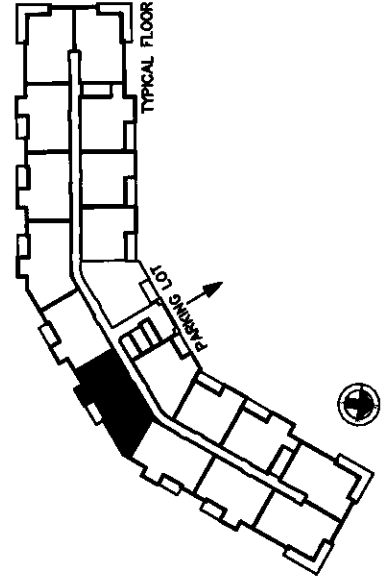

UNIT TYPE G
1917 SQ FT
+ BALCONY 104 SQ FT
KEARNEY LAKE RD.
& ABBINGTON AVE.
HALIFAX, N.S.