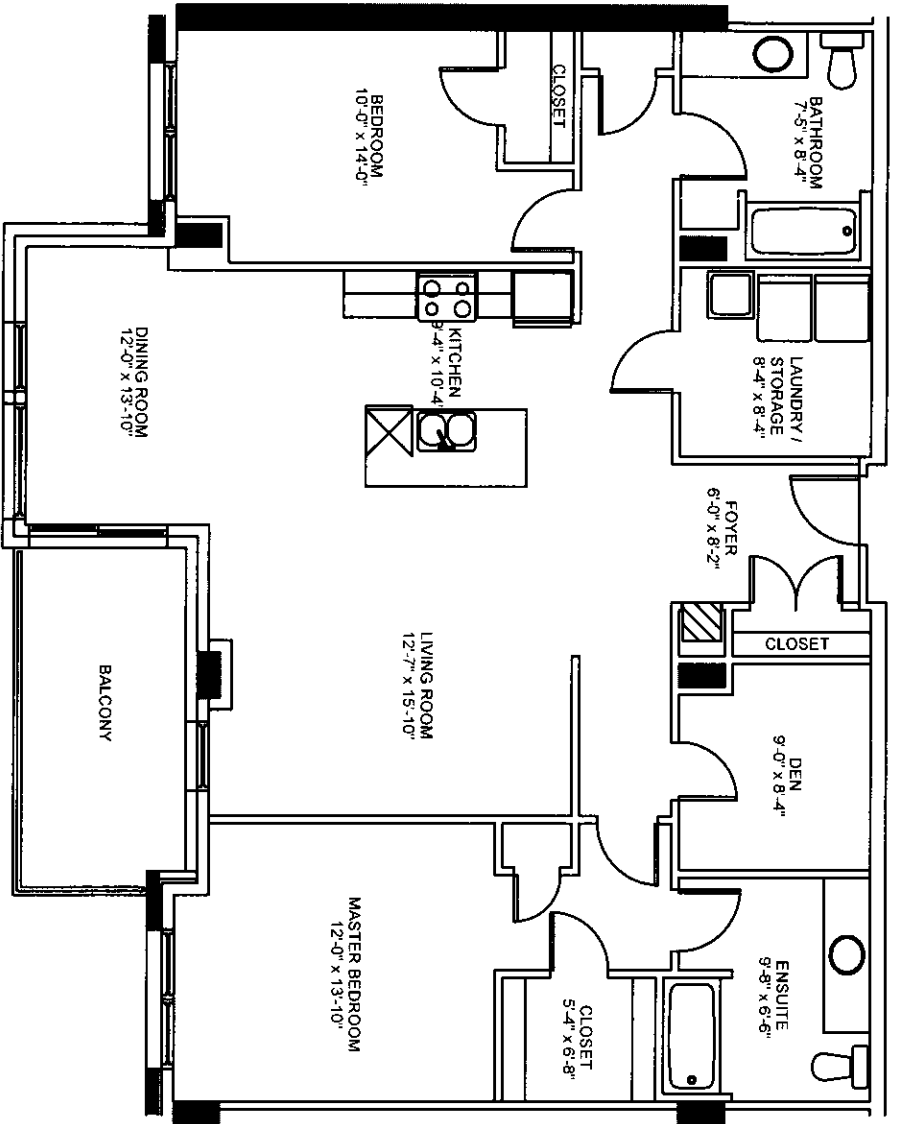

UNIT TYPE A
 1537 SQ FT
 + BALCONY 280 SQ FT
 KEARNEY LAKE RD.
 & ABBINGTON AVE.
 HALIFAX, N.S.

UNIT TYPE B
 1456 SQ FT
 + BALCONY 112 SQ FT
 KEARNEY LAKE RD.
 & ABBINGTON AVE.
 HALIFAX, N.S.

UNIT TYPE B1
 1456 SQ FT
 + BALCONY 112 SQ FT

KEARNEY LAKE RD.
 & ABBINGTON AVE.
 HALIFAX, N.S.

UNIT TYPE C
 1320 SQ FT
 + BALCONY 135 SQ FT
 KEARNEY LAKE RD.
 & ABBINGTON AVE.
 HALIFAX, N.S.

UNIT TYPE C1
 1313 SQ FT
 + BALCONY 135 SQ FT
 KEARNEY LAKE RD.
 & ABBINGTON AVE.
 HALIFAX, N.S.

UNIT TYPE C2
 1238 SQ FT
 + BALCONY 135 SQ FT

KEARNEY LAKE RD.
 & ABBINGTON AVE.
 HALIFAX, N.S.

UNIT TYPE C3
 1238 SQ FT
 + BALCONY 135 SQ FT
 KEARNEY LAKE RD.
 & ABBINGTON AVE.
 HALIFAX, N.S.

UNIT TYPE C4
 1238 SQ FT
 + BALCONY 135 SQ FT
 KEARNEY LAKE RD.
 & ABBINGTON AVE.
 HALIFAX, N.S.

UNIT TYPE D
 1352 SQ FT
 + BALCONY 280 SQ FT
 KEARNEY LAKE RD.
 & ABBINGTON AVE.
 HALIFAX, N.S.

UNIT TYPE D1
 1354 SQ FT
 + BALCONY 108 SQ FT
 KEARNEY LAKE RD.
 & ABBINGTON AVE.
 HALIFAX, N.S.

UNIT TYPE E
 1723 SQ FT
 + BALCONY 112 SQ FT
 KEARNEY LAKE RD.
 & ABBINGTON AVE.
 HALIFAX, N.S.