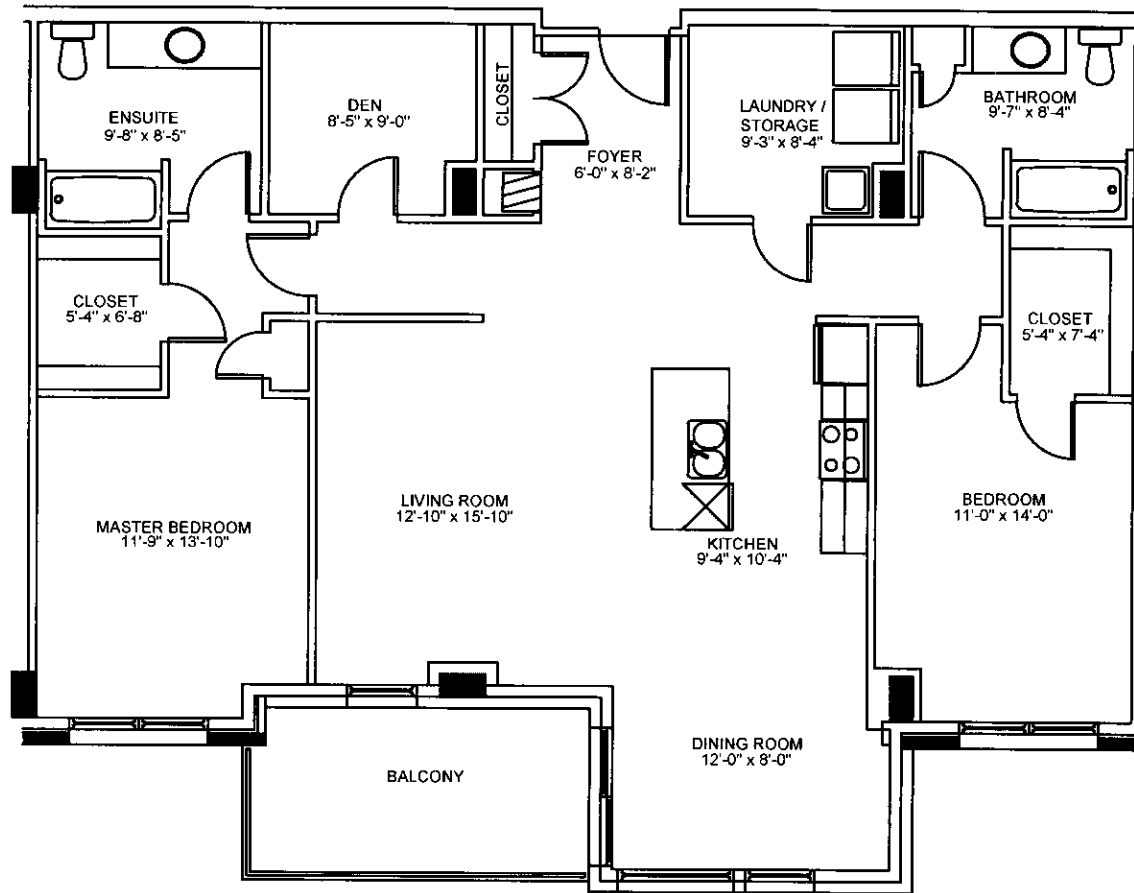

UNIT TYPE C2
 1238 SQ FT
 + BALCONY 135 SQ FT

KEARNEY LAKE RD.
 & ABBINGTON AVE.
 HALIFAX, N.S.

UNIT TYPE C3
 1238 SQ FT
 + BALCONY 135 SQ FT
 KEARNEY LAKE RD.
 & ABBINGTON AVE.
 HALIFAX, N.S.

UNIT TYPE C4
 1238 SQ FT
 + BALCONY 135 SQ FT
 KEARNEY LAKE RD.
 & ABBINGTON AVE.
 HALIFAX, N.S.

UNIT TYPE D
 1352 SQ FT
 + BALCONY 280 SQ FT
 KEARNEY LAKE RD.
 & ABBINGTON AVE.
 HALIFAX, N.S.

UNIT TYPE D1
 1354 SQ FT
 + BALCONY 108 SQ FT
 KEARNEY LAKE RD.
 & ABBINGTON AVE.
 HALIFAX, N.S.

UNIT TYPE E
 1723 SQ FT
 + BALCONY 112 SQ FT
 KEARNEY LAKE RD.
 & ABBINGTON AVE.
 HALIFAX, N.S.

UNIT TYPE F
 1486 SQ FT
 + BALCONY 112 SQ FT

KEARNEY LAKE RD.
 & ABBINGTON AVE.
 HALIFAX, N.S.

UNIT TYPE G
 1917 SQ FT
 + BALCONY 104 SQ FT
 KEARNEY LAKE RD.
 & ABBINGTON AVE.
 HALIFAX, N.S.

UNIT TYPE H
 1575 SQ FT
 + BALCONY 104 SQ FT