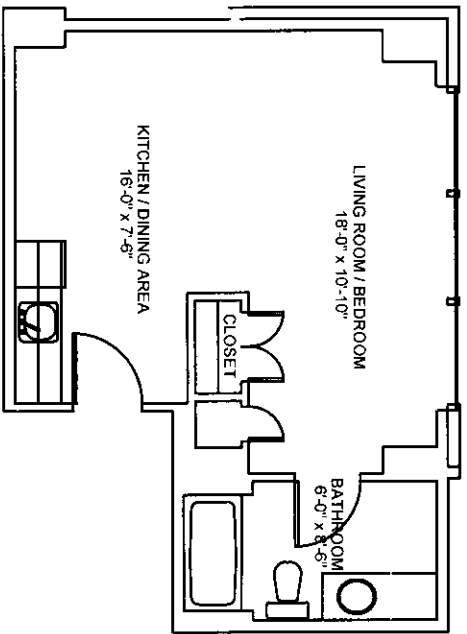

UNIT TYPE C2
 1238 SQ FT
 + BALCONY 135 SQ FT

KEARNEY LAKE RD.
 & ABBINGTON AVE.
 HALIFAX, N.S.

UNIT TYPE C3
 1238 SQ FT
 + BALCONY 135 SQ FT
 KEARNEY LAKE RD.
 & ABBINGTON AVE.
 HALIFAX, N.S.

UNIT TYPE C4
 1238 SQ FT
 + BALCONY 135 SQ FT
 KEARNEY LAKE RD.
 & ABBINGTON AVE.
 HALIFAX, N.S.

UNIT TYPE D
 1352 SQ FT
 + BALCONY 280 SQ FT
 KEARNEY LAKE RD.
 & ABBINGTON AVE.
 HALIFAX, N.S.

UNIT TYPE D1
 1354 SQ FT
 + BALCONY 108 SQ FT
 KEARNEY LAKE RD.
 & ABBINGTON AVE.
 HALIFAX, N.S.

UNIT TYPE E
 1723 SQ FT
 + BALCONY 112 SQ FT
 KEARNEY LAKE RD.
 & ABBINGTON AVE.
 HALIFAX, N.S.

UNIT TYPE F
 1486 SQ FT
 + BALCONY 112 SQ FT

KEARNEY LAKE RD.
 & ABBINGTON AVE.
 HALIFAX, N.S.

UNIT TYPE G
 1917 SQ FT
 + BALCONY 104 SQ FT
 KEARNEY LAKE RD.
 & ABBINGTON AVE.
 HALIFAX, N.S.

UNIT TYPE H
 1575 SQ FT
 + BALCONY 104 SQ FT

KEARNEY LAKE RD.
 & ABBINGTON AVE.
 HALIFAX, N.S.

GUEST SUITE
393 SQ FT

KEARNEY LAKE RD.
& ABBINGTON AVE.
HALIFAX, N.S.