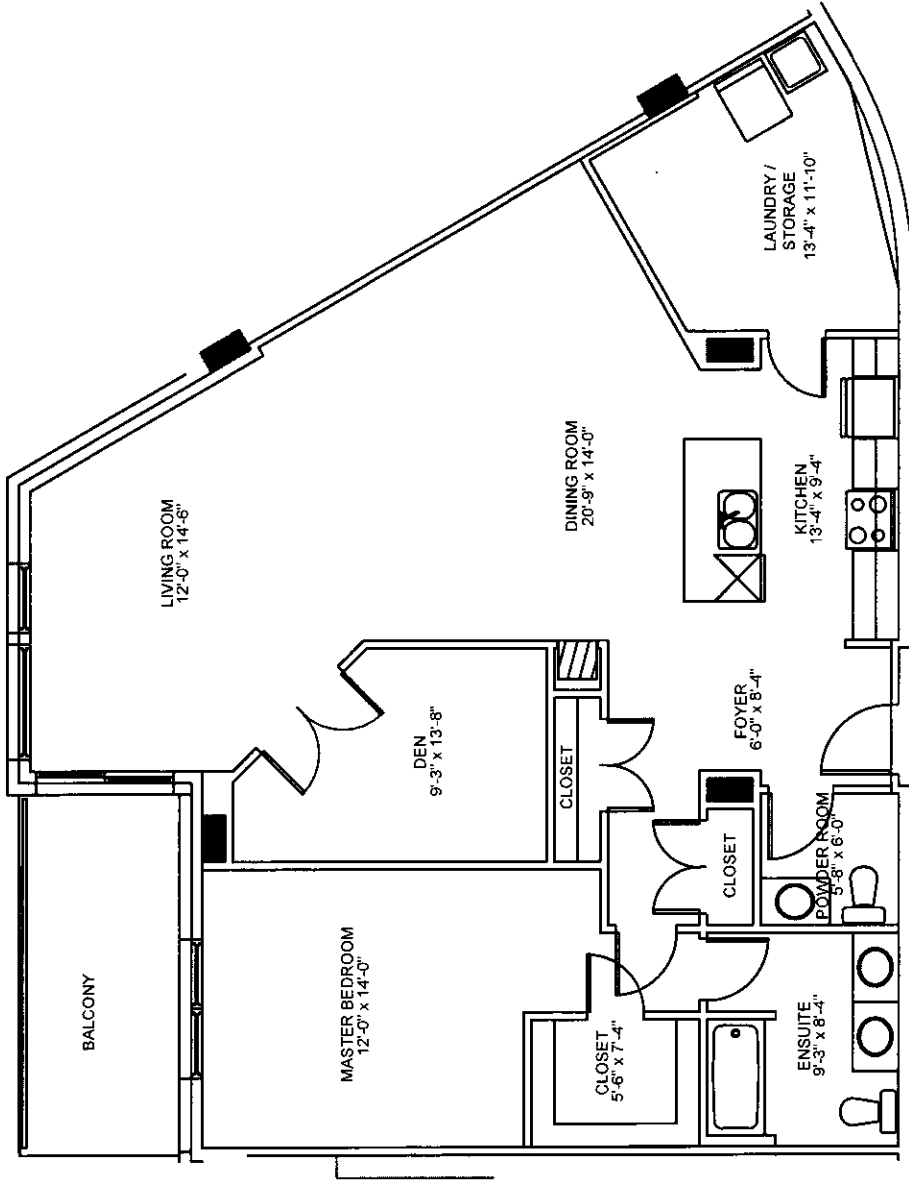

KEARNEY LAKE RD.
 & ABBINGTON AVE.
 HALIFAX, N.S.

UNIT TYPE C
 1320 SQ FT
 + BALCONY 135 SQ FT
 KEARNEY LAKE RD.
 & ABBINGTON AVE.
 HALIFAX, N.S.

UNIT TYPE C1
 1313 SQ FT
 + BALCONY 135 SQ FT
 KEARNEY LAKE RD.
 & ABBINGTON AVE.
 HALIFAX, N.S.

UNIT TYPE C2
 1238 SQ FT
 + BALCONY 135 SQ FT

KEARNEY LAKE RD.
 & ABBINGTON AVE.
 HALIFAX, N.S.

UNIT TYPE C3
 1238 SQ FT
 + BALCONY 135 SQ FT
 KEARNEY LAKE RD.
 & ABBINGTON AVE.
 HALIFAX, N.S.

UNIT TYPE C4
 1238 SQ FT
 + BALCONY 135 SQ FT
 KEARNEY LAKE RD.
 & ABBINGTON AVE.
 HALIFAX, N.S.

UNIT TYPE D
 1352 SQ FT
 + BALCONY 280 SQ FT
 KEARNEY LAKE RD.
 & ABBINGTON AVE.
 HALIFAX, N.S.

UNIT TYPE D1
 1354 SQ FT
 + BALCONY 108 SQ FT
 KEARNEY LAKE RD.
 & ABBINGTON AVE.
 HALIFAX, N.S.

UNIT TYPE E
 1723 SQ FT
 + BALCONY 112 SQ FT
 KEARNEY LAKE RD.
 & ABBINGTON AVE.
 HALIFAX, N.S.

UNIT TYPE F
 1486 SQ FT
 + BALCONY 112 SQ FT

KEARNEY LAKE RD.
 & ABBINGTON AVE.
 HALIFAX, N.S.

UNIT TYPE G
 1917 SQ FT
 + BALCONY 104 SQ FT
 KEARNEY LAKE RD.
 & ABBINGTON AVE.
 HALIFAX, N.S.

UNIT TYPE H
 1575 SQ FT
 + BALCONY 104 SQ FT