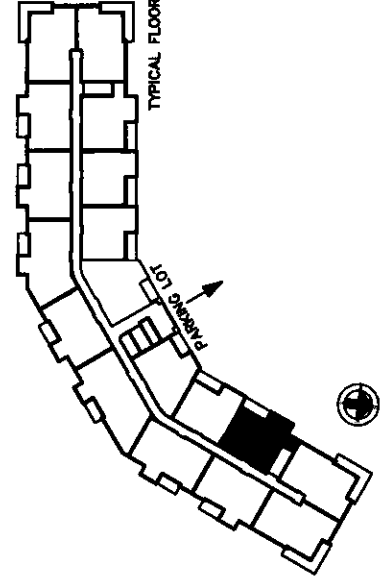

UNIT TYPE A
 1537 SQ FT
 + BALCONY 280 SQ FT
 KEARNEY LAKE RD.
 & ABBINGTON AVE.
 HALIFAX, N.S.

UNIT TYPE B
 1456 SQ FT
 + BALCONY 112 SQ FT
 KEARNEY LAKE RD.
 & ABBINGTON AVE.
 HALIFAX, N.S.

UNIT TYPE B1
 1456 SQ FT
 + BALCONY 112 SQ FT

KEARNEY LAKE RD.
 & ABBINGTON AVE.
 HALIFAX, N.S.

UNIT TYPE C
 1320 SQ FT
 + BALCONY 135 SQ FT
 KEARNEY LAKE RD.
 & ABBINGTON AVE.
 HALIFAX, N.S.

UNIT TYPE C1
 1313 SQ FT
 + BALCONY 135 SQ FT
 KEARNEY LAKE RD.
 & ABBINGTON AVE.
 HALIFAX, N.S.

KEARNEY LAKE RD.
 & ABBINGTON AVE.
 HALIFAX, N.S.

GUEST SUITE
393 SQ FT

KEARNEY LAKE RD.
& ABBINGTON AVE.
HALIFAX, N.S.