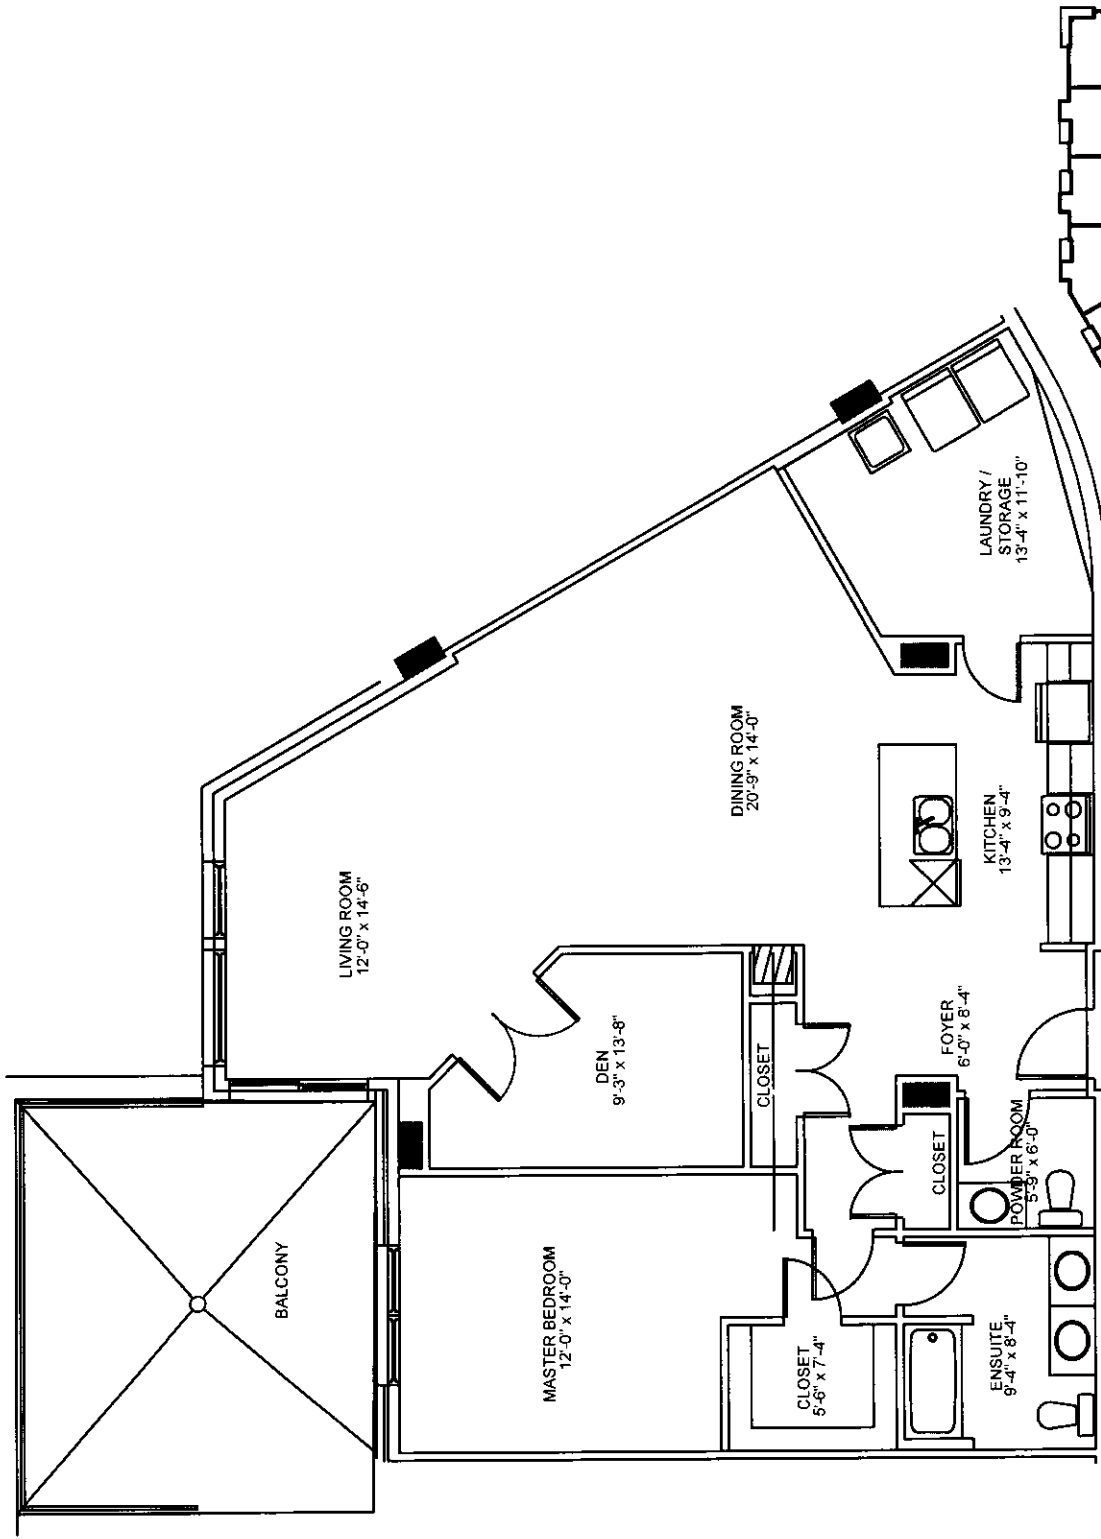

KEARNEY LAKE RD.
 & ABBINGTON AVE.
 HALIFAX, N.S.

UNIT TYPE C
 1320 SQ FT
 + BALCONY 135 SQ FT
 KEARNEY LAKE RD.
 & ABBINGTON AVE.
 HALIFAX, N.S.

UNIT TYPE C1
 1313 SQ FT
 + BALCONY 135 SQ FT
 KEARNEY LAKE RD.
 & ABBINGTON AVE.
 HALIFAX, N.S.

UNIT TYPE C2
 1238 SQ FT
 + BALCONY 135 SQ FT

KEARNEY LAKE RD.
 & ABBINGTON AVE.
 HALIFAX, N.S.

UNIT TYPE C3
 1238 SQ FT
 + BALCONY 135 SQ FT
 KEARNEY LAKE RD.
 & ABBINGTON AVE.
 HALIFAX, N.S.

UNIT TYPE C4
 1238 SQ FT
 + BALCONY 135 SQ FT
 KEARNEY LAKE RD.
 & ABBINGTON AVE.
 HALIFAX, N.S.

UNIT TYPE D
 1352 SQ FT
 + BALCONY 280 SQ FT
 KEARNEY LAKE RD.
 & ABBINGTON AVE.
 HALIFAX, N.S.

UNIT TYPE D1
 1354 SQ FT
 + BALCONY 108 SQ FT
 KEARNEY LAKE RD.
 & ABBINGTON AVE.
 HALIFAX, N.S.

UNIT TYPE E
 1723 SQ FT
 + BALCONY 112 SQ FT
 KEARNEY LAKE RD.
 & ABBINGTON AVE.
 HALIFAX, N.S.

UNIT TYPE F
 1486 SQ FT
 + BALCONY 112 SQ FT

KEARNEY LAKE RD.
 & ABBINGTON AVE.
 HALIFAX, N.S.

UNIT TYPE G
 1917 SQ FT
 + BALCONY 104 SQ FT
 KEARNEY LAKE RD.
 & ABBINGTON AVE.
 HALIFAX, N.S.

UNIT TYPE H
 1575 SQ FT
 + BALCONY 104 SQ FT