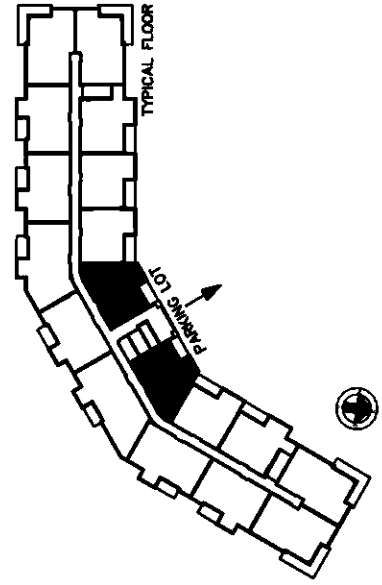

UNIT TYPE C2
 1238 SQ FT
 + BALCONY 135 SQ FT

KEARNEY LAKE RD.
 & ABBINGTON AVE.
 HALIFAX, N.S.

UNIT TYPE C3
 1238 SQ FT
 + BALCONY 135 SQ FT
 KEARNEY LAKE RD.
 & ABBINGTON AVE.
 HALIFAX, N.S.

UNIT TYPE C4
 1238 SQ FT
 + BALCONY 135 SQ FT
 KEARNEY LAKE RD.
 & ABBINGTON AVE.
 HALIFAX, N.S.

UNIT TYPE D
 1352 SQ FT
 + BALCONY 280 SQ FT
 KEARNEY LAKE RD.
 & ABBINGTON AVE.
 HALIFAX, N.S.

UNIT TYPE D1
 1354 SQ FT
 + BALCONY 108 SQ FT
 KEARNEY LAKE RD.
 & ABBINGTON AVE.
 HALIFAX, N.S.

UNIT TYPE E
 1723 SQ FT
 + BALCONY 112 SQ FT
 KEARNEY LAKE RD.
 & ABBINGTON AVE.
 HALIFAX, N.S.

KEARNEY LAKE RD.
 & ABBINGTON AVE.
 HALIFAX, N.S.

GUEST SUITE
393 SQ FT

KEARNEY LAKE RD.
& ABBINGTON AVE.
HALIFAX, N.S.