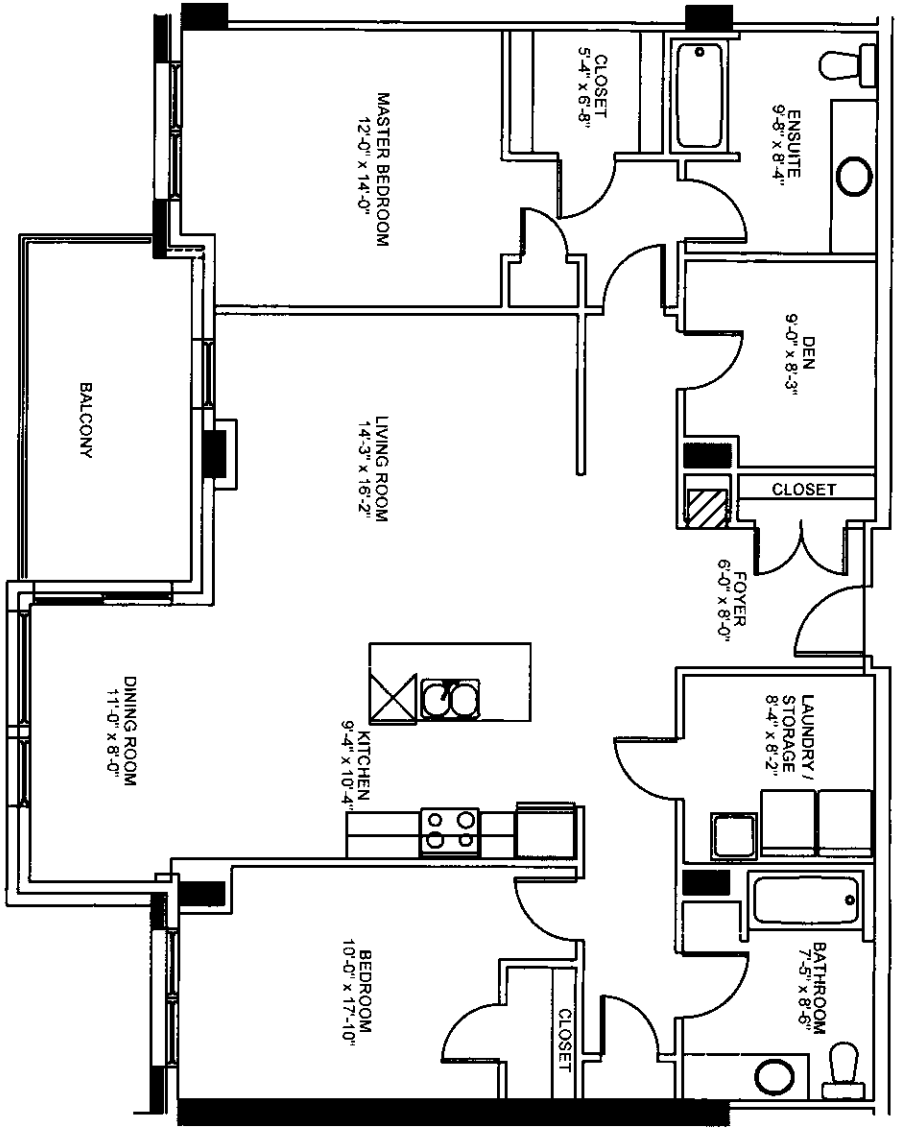

UNIT TYPE A
 1537 SQ FT
 + BALCONY 280 SQ FT
 KEARNEY LAKE RD.
 & ABBINGTON AVE.
 HALIFAX, N.S.

UNIT TYPE B
 1456 SQ FT
 + BALCONY 112 SQ FT
 KEARNEY LAKE RD.
 & ABBINGTON AVE.
 HALIFAX, N.S.

UNIT TYPE B1
 1456 SQ FT
 + BALCONY 112 SQ FT

KEARNEY LAKE RD.
 & ABBINGTON AVE.
 HALIFAX, N.S.

UNIT TYPE C
 1320 SQ FT
 + BALCONY 135 SQ FT
 KEARNEY LAKE RD.
 & ABBINGTON AVE.
 HALIFAX, N.S.

UNIT TYPE C1
 1313 SQ FT
 + BALCONY 135 SQ FT
 KEARNEY LAKE RD.
 & ABBINGTON AVE.
 HALIFAX, N.S.

UNIT TYPE C2
 1238 SQ FT
 + BALCONY 135 SQ FT

KEARNEY LAKE RD.
 & ABBINGTON AVE.
 HALIFAX, N.S.

UNIT TYPE C3
 1238 SQ FT
 + BALCONY 135 SQ FT
 KEARNEY LAKE RD.
 & ABBINGTON AVE.
 HALIFAX, N.S.

UNIT TYPE C4
 1238 SQ FT
 + BALCONY 135 SQ FT
 KEARNEY LAKE RD.
 & ABBINGTON AVE.
 HALIFAX, N.S.

UNIT TYPE D
 1352 SQ FT
 + BALCONY 280 SQ FT
 KEARNEY LAKE RD.
 & ABBINGTON AVE.
 HALIFAX, N.S.

UNIT TYPE D1
 1354 SQ FT
 + BALCONY 108 SQ FT
 KEARNEY LAKE RD.
 & ABBINGTON AVE.
 HALIFAX, N.S.

UNIT TYPE E
 1723 SQ FT
 + BALCONY 112 SQ FT
 KEARNEY LAKE RD.
 & ABBINGTON AVE.
 HALIFAX, N.S.