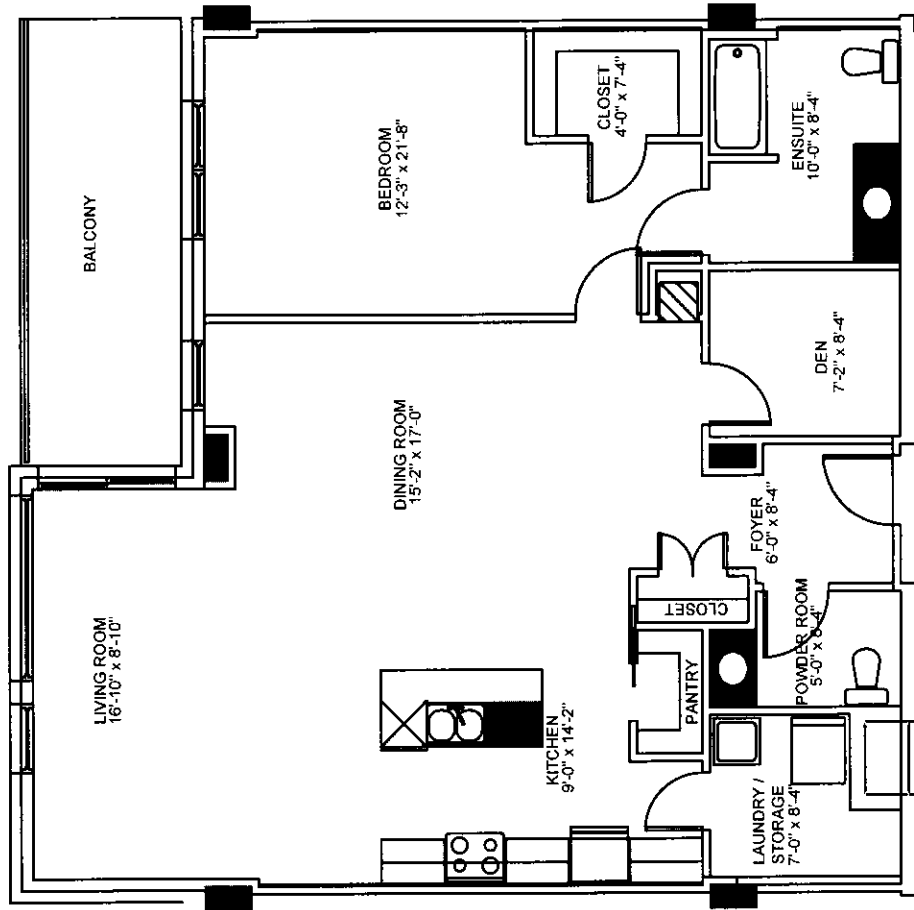

UNIT TYPE A
 1537 SQ FT
 + BALCONY 280 SQ FT
 KEARNEY LAKE RD.
 & ABBINGTON AVE.
 HALIFAX, N.S.

UNIT TYPE B
 1456 SQ FT
 + BALCONY 112 SQ FT
 KEARNEY LAKE RD.
 & ABBINGTON AVE.
 HALIFAX, N.S.

UNIT TYPE B1
 1456 SQ FT
 + BALCONY 112 SQ FT

KEARNEY LAKE RD.
 & ABBINGTON AVE.
 HALIFAX, N.S.

UNIT TYPE C
 1320 SQ FT
 + BALCONY 135 SQ FT
 KEARNEY LAKE RD.
 & ABBINGTON AVE.
 HALIFAX, N.S.

UNIT TYPE C1
 1313 SQ FT
 + BALCONY 135 SQ FT
 KEARNEY LAKE RD.
 & ABBINGTON AVE.
 HALIFAX, N.S.

UNIT TYPE C2
 1238 SQ FT
 + BALCONY 135 SQ FT

KEARNEY LAKE RD.
 & ABBINGTON AVE.
 HALIFAX, N.S.

UNIT TYPE C3
 1238 SQ FT
 + BALCONY 135 SQ FT
 KEARNEY LAKE RD.
 & ABBINGTON AVE.
 HALIFAX, N.S.

UNIT TYPE C4
 1238 SQ FT
 + BALCONY 135 SQ FT
 KEARNEY LAKE RD.
 & ABBINGTON AVE.
 HALIFAX, N.S.

UNIT TYPE D
 1352 SQ FT
 + BALCONY 280 SQ FT
 KEARNEY LAKE RD.
 & ABBINGTON AVE.
 HALIFAX, N.S.

UNIT TYPE D1
 1354 SQ FT
 + BALCONY 108 SQ FT
 KEARNEY LAKE RD.
 & ABBINGTON AVE.
 HALIFAX, N.S.

UNIT TYPE E
 1723 SQ FT
 + BALCONY 112 SQ FT
 KEARNEY LAKE RD.
 & ABBINGTON AVE.
 HALIFAX, N.S.