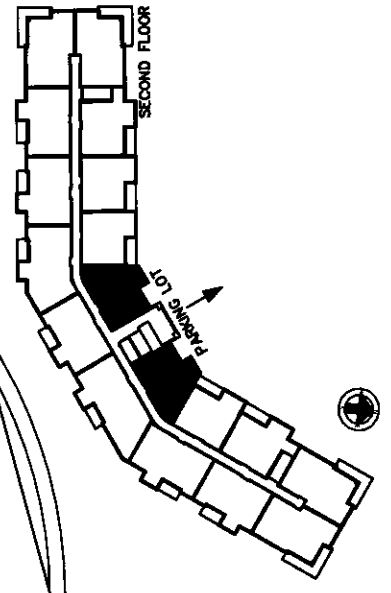

UNIT TYPE C2
 1238 SQ FT
 + BALCONY 135 SQ FT

KEARNEY LAKE RD.
 & ABBINGTON AVE.
 HALIFAX, N.S.

UNIT TYPE C3
 1238 SQ FT
 + BALCONY 135 SQ FT
 KEARNEY LAKE RD.
 & ABBINGTON AVE.
 HALIFAX, N.S.

UNIT TYPE C4
 1238 SQ FT
 + BALCONY 135 SQ FT
 KEARNEY LAKE RD.
 & ABBINGTON AVE.
 HALIFAX, N.S.

UNIT TYPE D
 1352 SQ FT
 + BALCONY 280 SQ FT
 KEARNEY LAKE RD.
 & ABBINGTON AVE.
 HALIFAX, N.S.

UNIT TYPE D1
 1354 SQ FT
 + BALCONY 108 SQ FT
 KEARNEY LAKE RD.
 & ABBINGTON AVE.
 HALIFAX, N.S.

UNIT TYPE E
 1723 SQ FT
 + BALCONY 112 SQ FT
 KEARNEY LAKE RD.
 & ABBINGTON AVE.
 HALIFAX, N.S.

KEARNEY LAKE RD.
 & ABBINGTON AVE.
 HALIFAX, N.S.

GUEST SUITE
393 SQ FT

KEARNEY LAKE RD.
& ABBINGTON AVE.
HALIFAX, N.S.